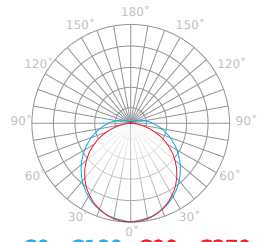

Luminous [cd/klm]

C0 - C180 C90 - C270